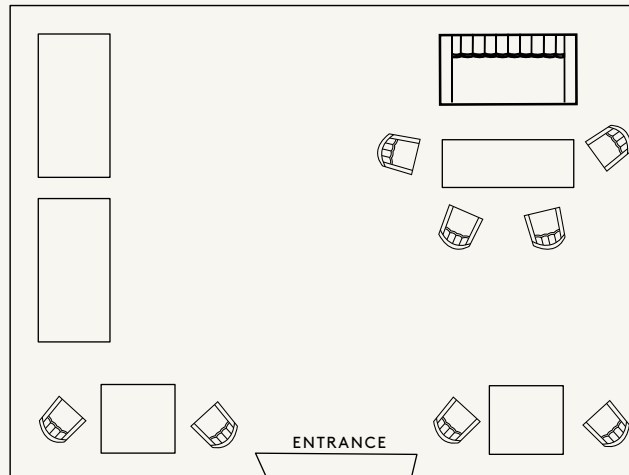

# Seating Plans

**48 SEATED**

**36 SEATED**

**DRINKS PARTY SET-UP**