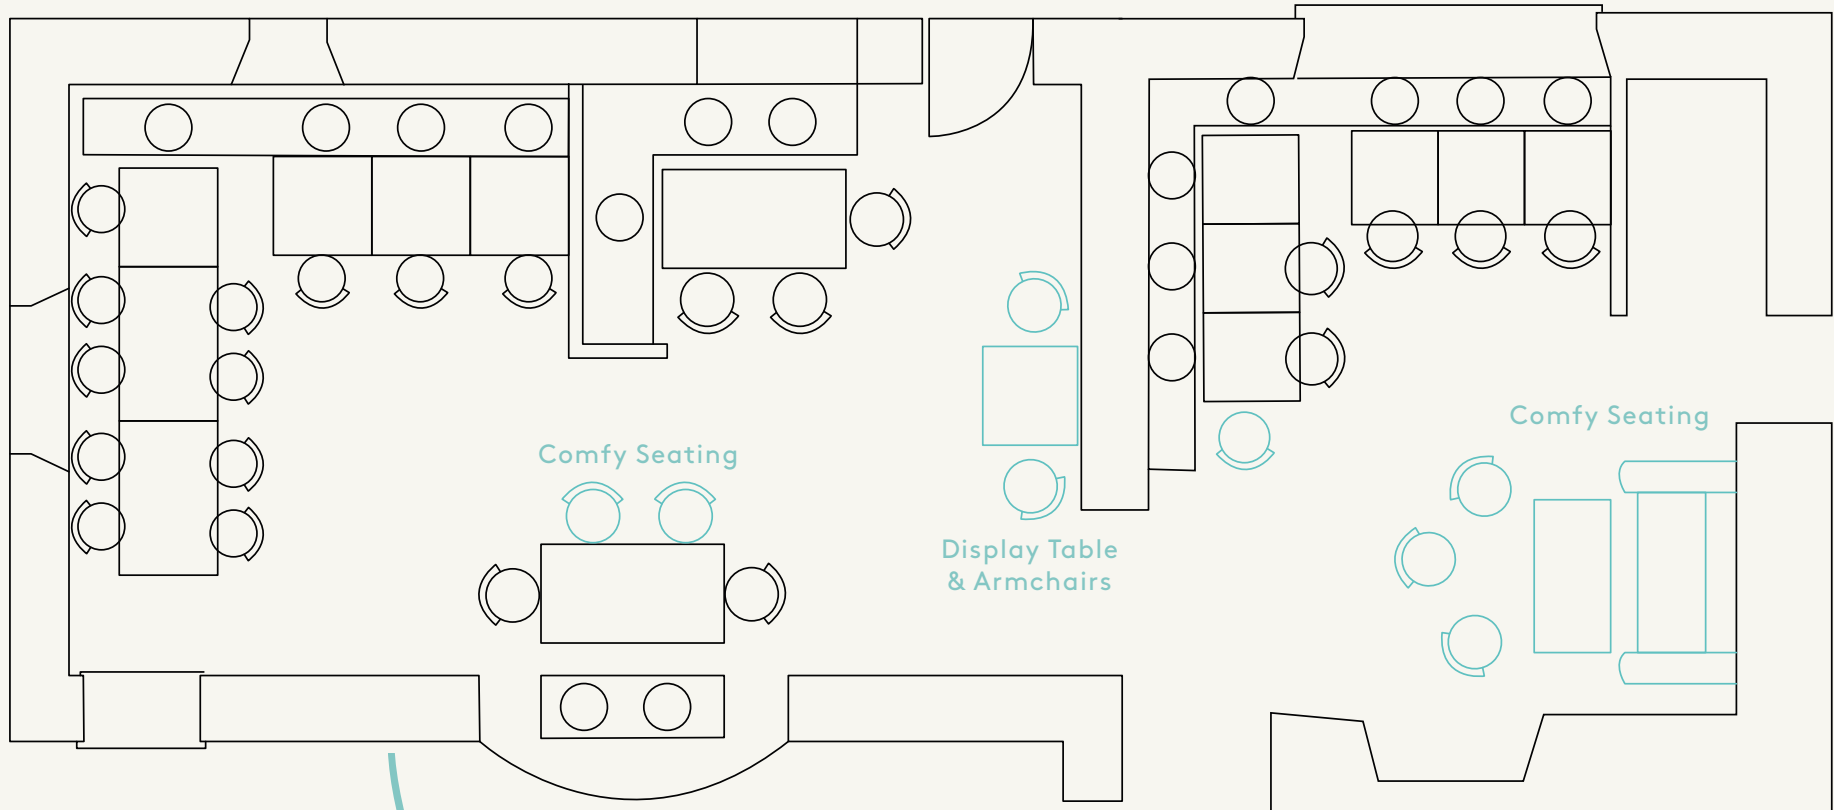

Seating Plan

Exit to Terrace

40 SEATED | 60 STANDING