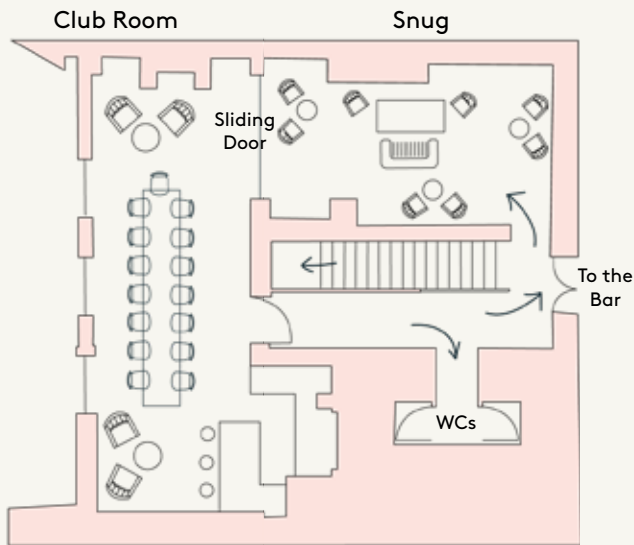

The Snug alone seats up to 10 guests for small meetings, or can be combined with the adjoining Club Room for events of up to 28 seated and 50 standing.

FEATURES

Flip Chart

Floorplans

The Club Room and Snug are separated by a sliding door and can be combined for larger events, or to have more space.

SEATED MEETINGS

Club Room: Seats 15

The Snug: Comfy Seating for up to 10

The Club & Snug: Seats 28

DRINKS PARTIES

Table can be moved aside for drinks parties.

Club Room: 30

Snug: 15

Club Room & Snug: 50

THE SPACES:

The Bar

45 STANDING

Get into the spirit of things with hand-crafted cocktails in our speak-easy style cellar bar and let the good times roll.

Exclusive hire of the cellar is available for groups of up to 45 guests, with your choice of music and your very own bartenders!