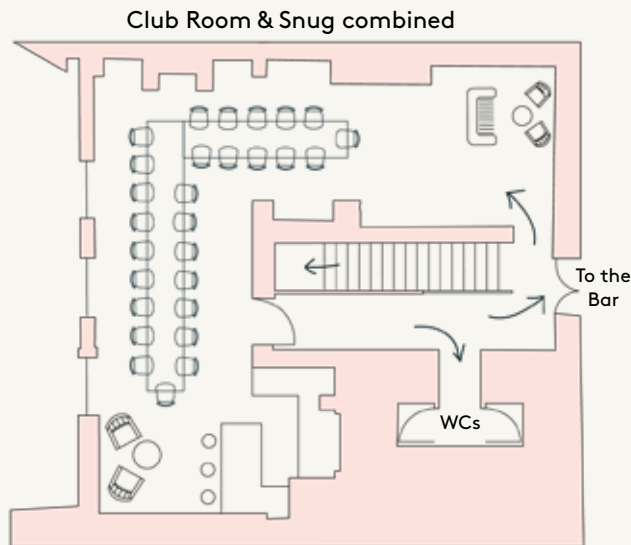

The Snug alone seats up to 10 guests for small meetings, or can be combined with the adjoining Club Room for events of up to 28 seated and 50 standing.

FEATURES

Flip Chart

Floorplans

The Club Room and Snug are separated by a sliding door and can be combined for larger events, or to have more space.

SEATED MEETINGS

Club Room: Seats 15

The Snug: Comfy Seating for up to 10

The Club & Snug: Seats 28

DRINKS PARTIES

Table can be moved aside for drinks parties.

Club Room: 30

Snug: 15